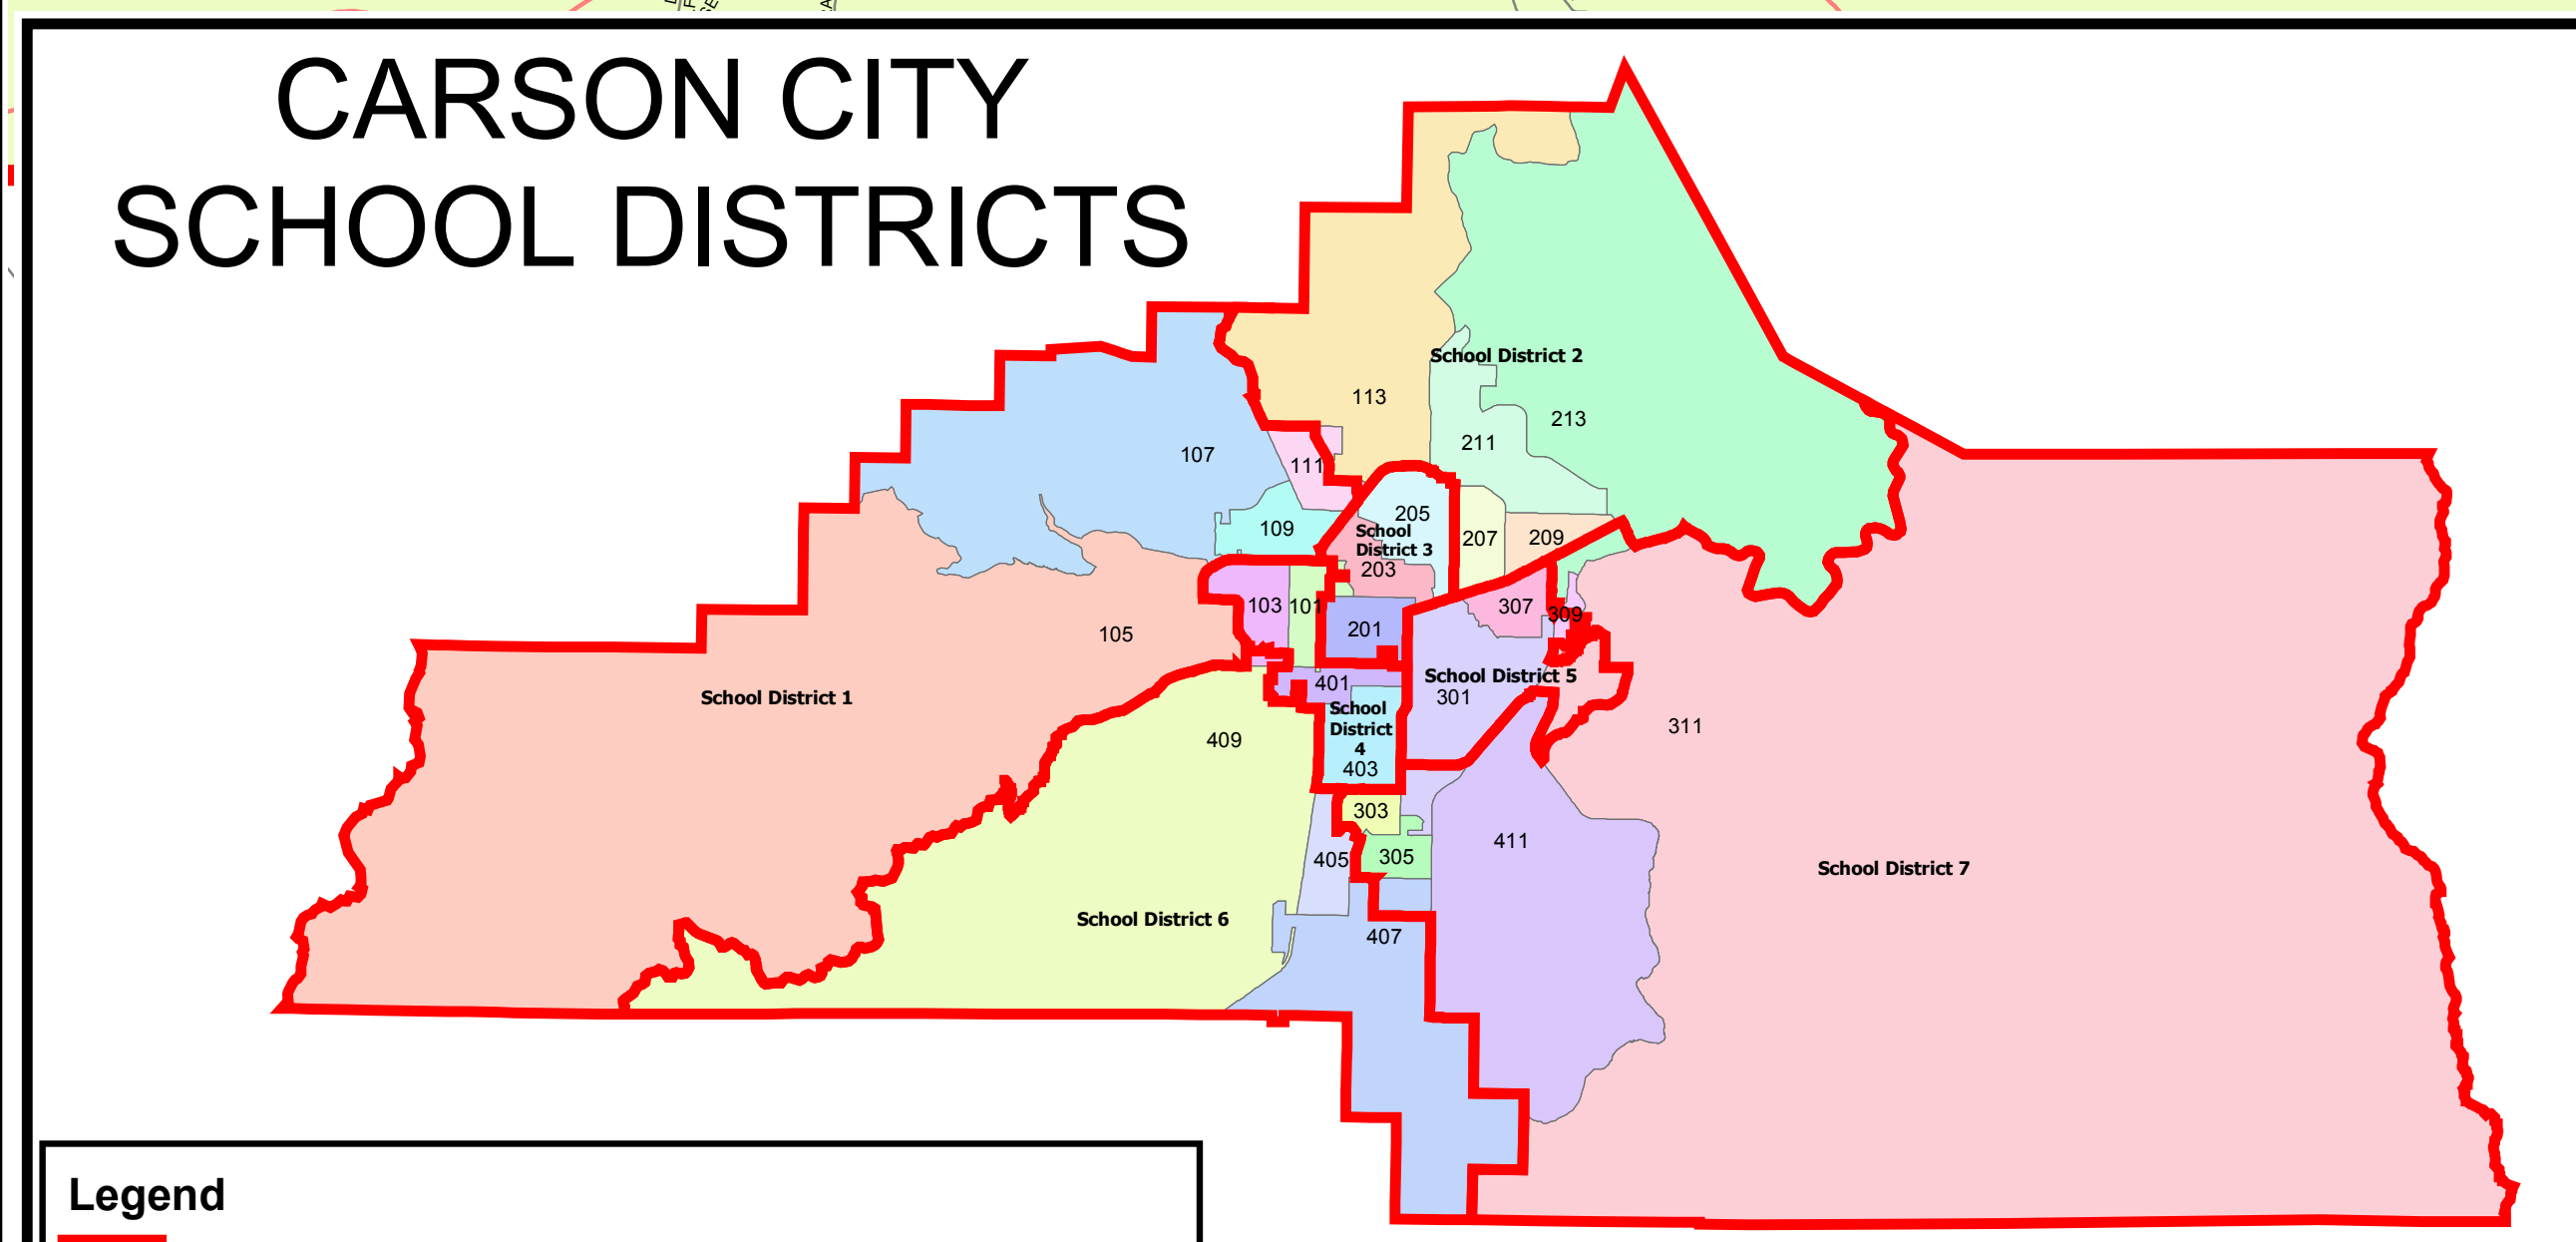

CARSON CITY SCHOOL DISTRICTS

Legend

SCHOOL DISTRICTS	109	207	305	405
PRECINCTS	111	209	307	407
	101	211	309	409
	103	213	311	411
	105	203	301	401
	107	205	303	403