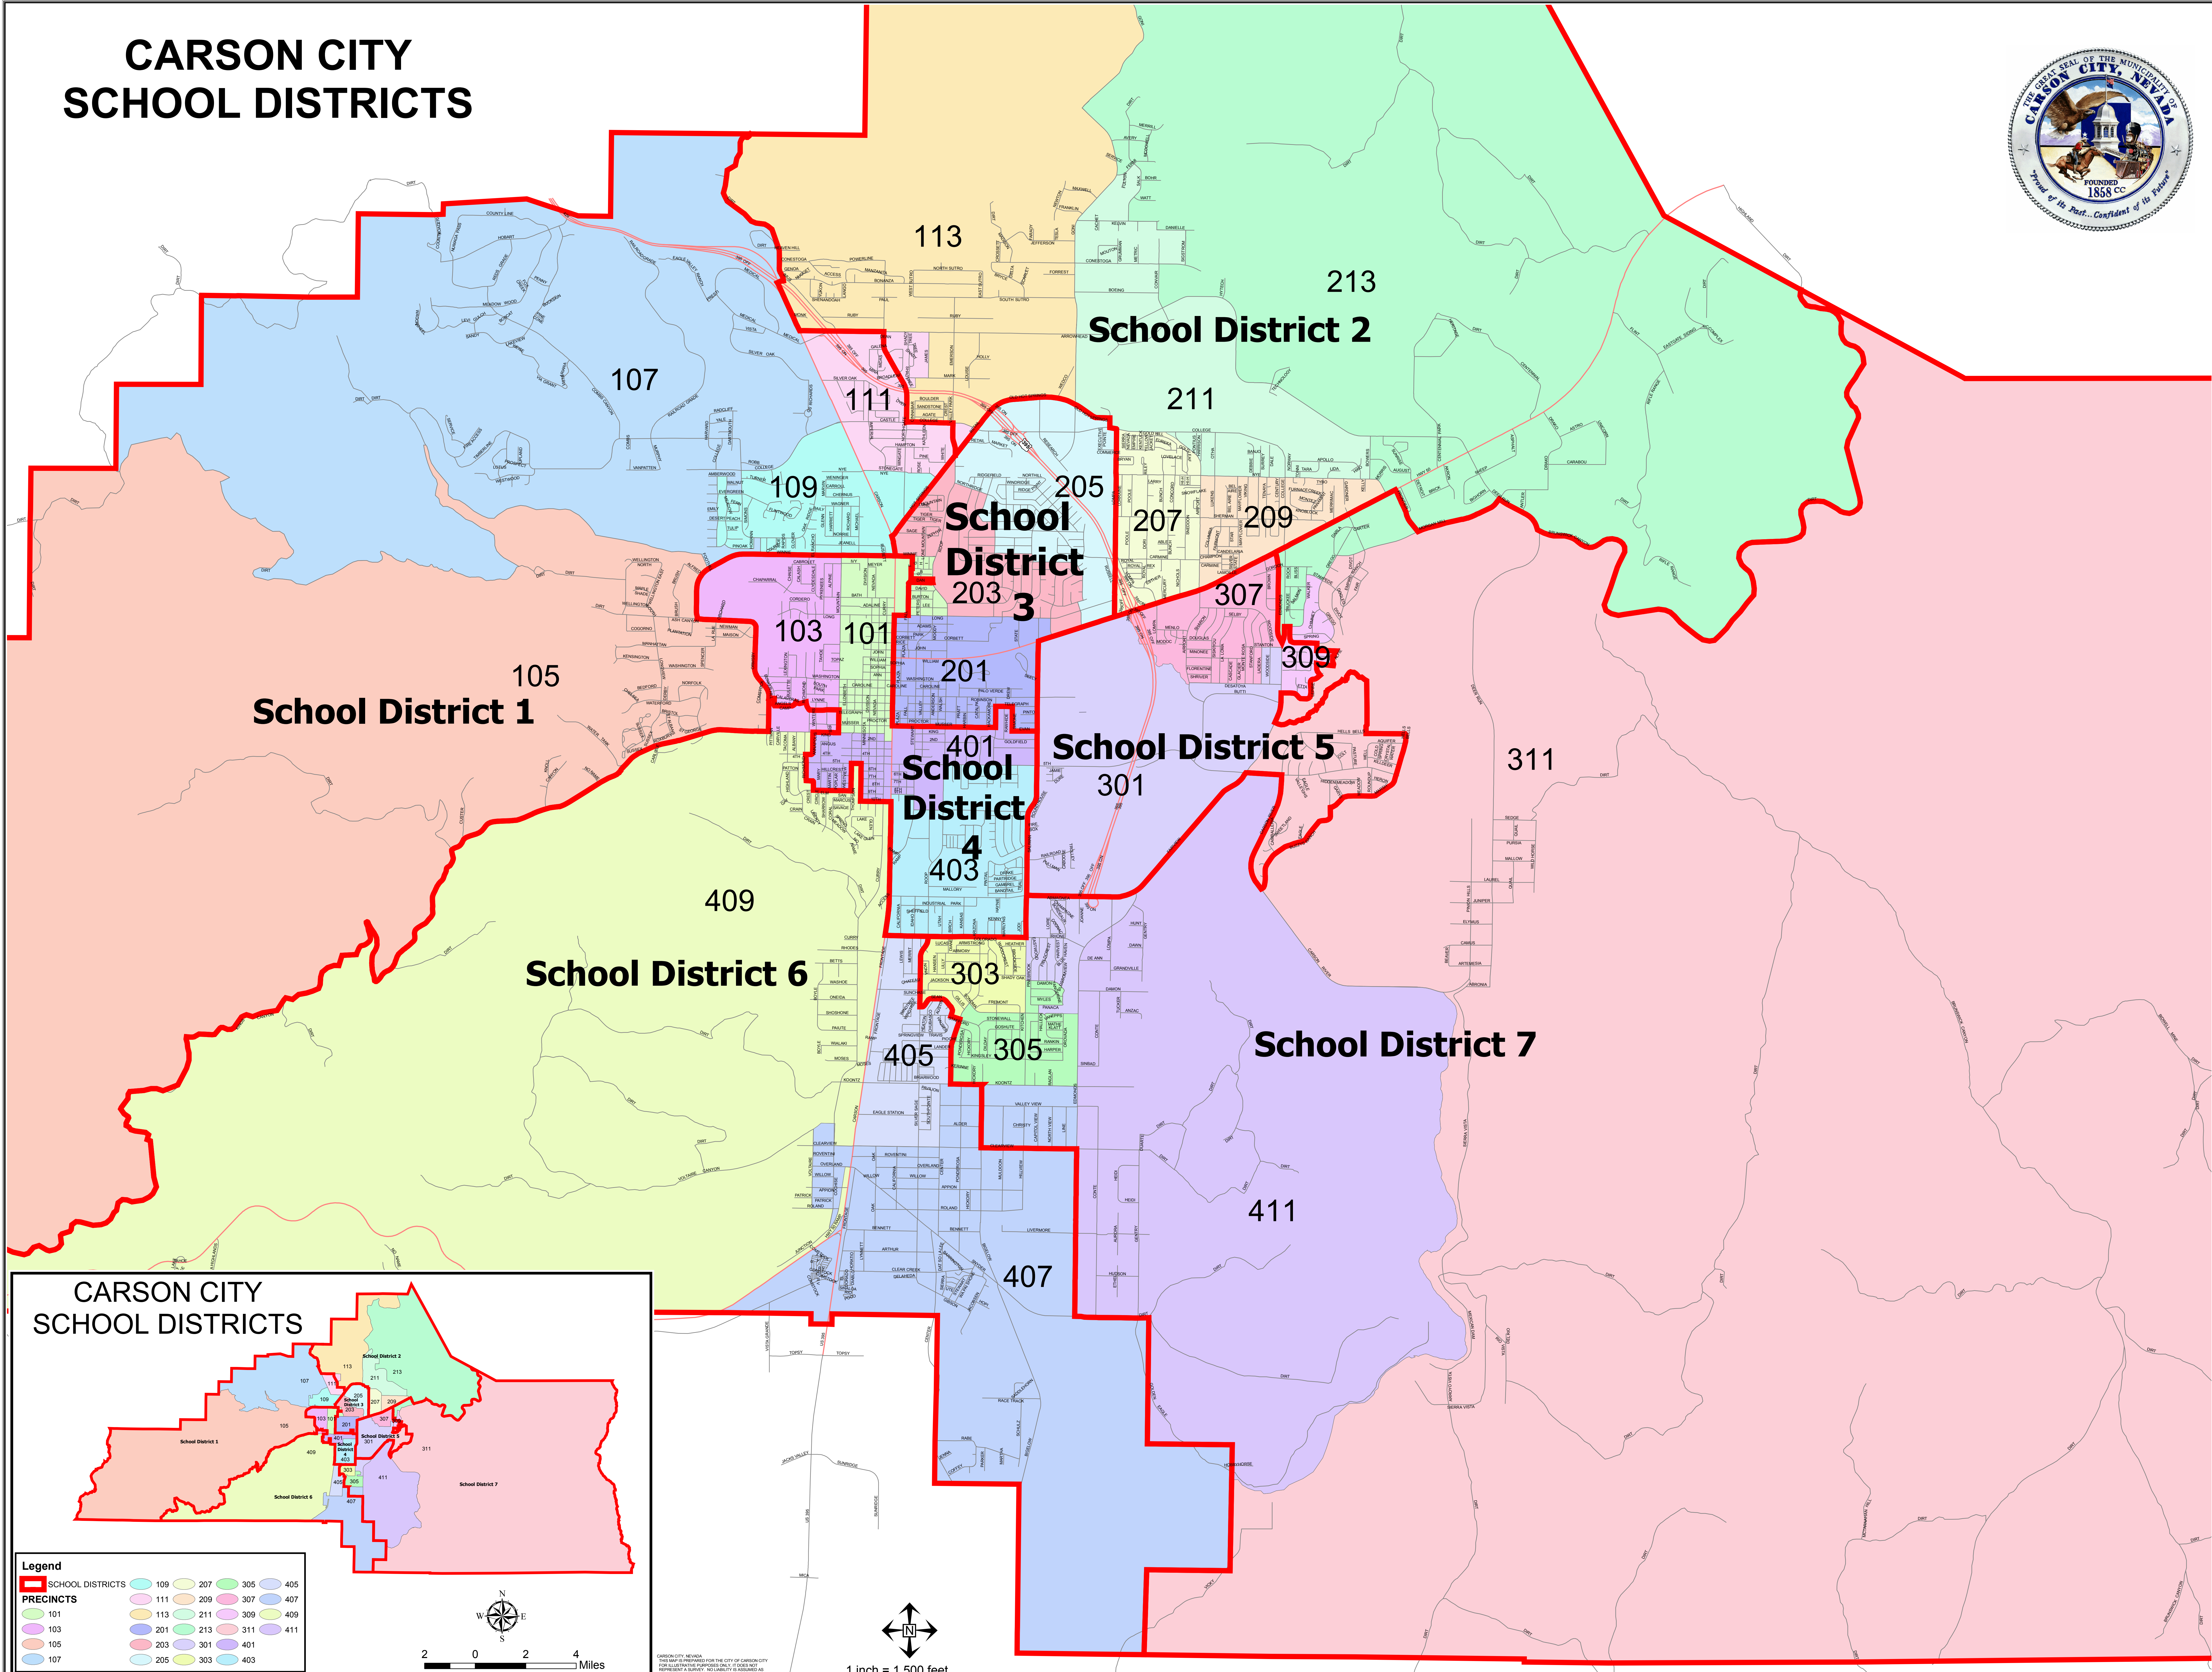

CARSON CITY SCHOOL DISTRICTS

Legend

SCHOOL DISTRICTS	109	207	305	405
PRECINCTS	111	209	307	407
	101	211	309	409
	103	213	311	411
	105	203	301	401
	107	205	303	403